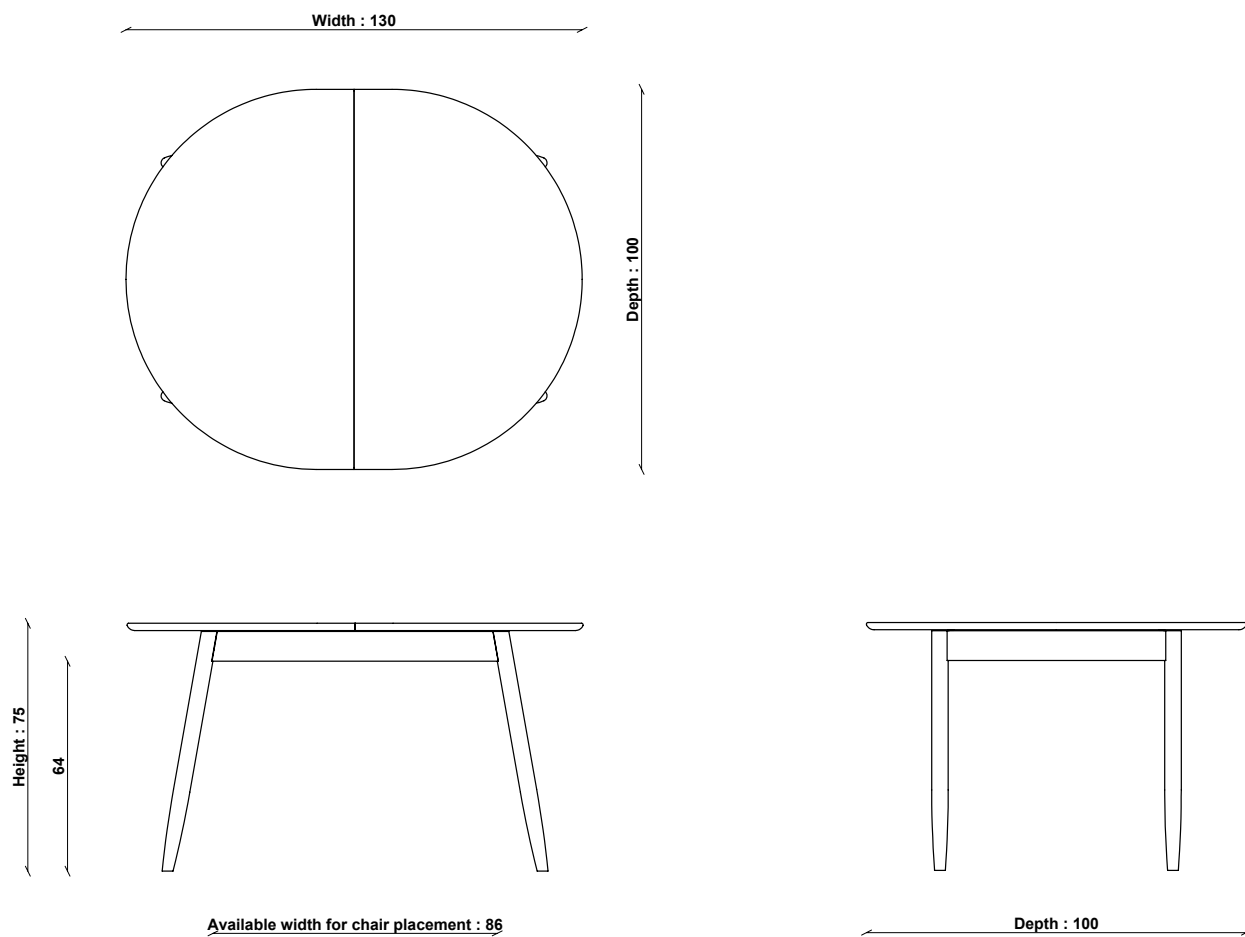

China & Turkey

PRODUCT DIMENSIONS

Min Width: 130cm

Max Width: 170cm

Depth: 100cm

Height: 75cm

UNPACKED WEIGHT

41kg

ASSEMBLY

Partial assembly - Feet

PACKAGED DIMENSIONS

106.5cm (H) x 138cm (W) x 15cm (L). 45kg

3660 TERAMO SMALL EXTENDING DINING TABLE

TECHNICAL DRAWING - All dimensions in CM

ADDITIONAL DIMENSIONS

SIZE EXTENDED
Max Width: 170cm