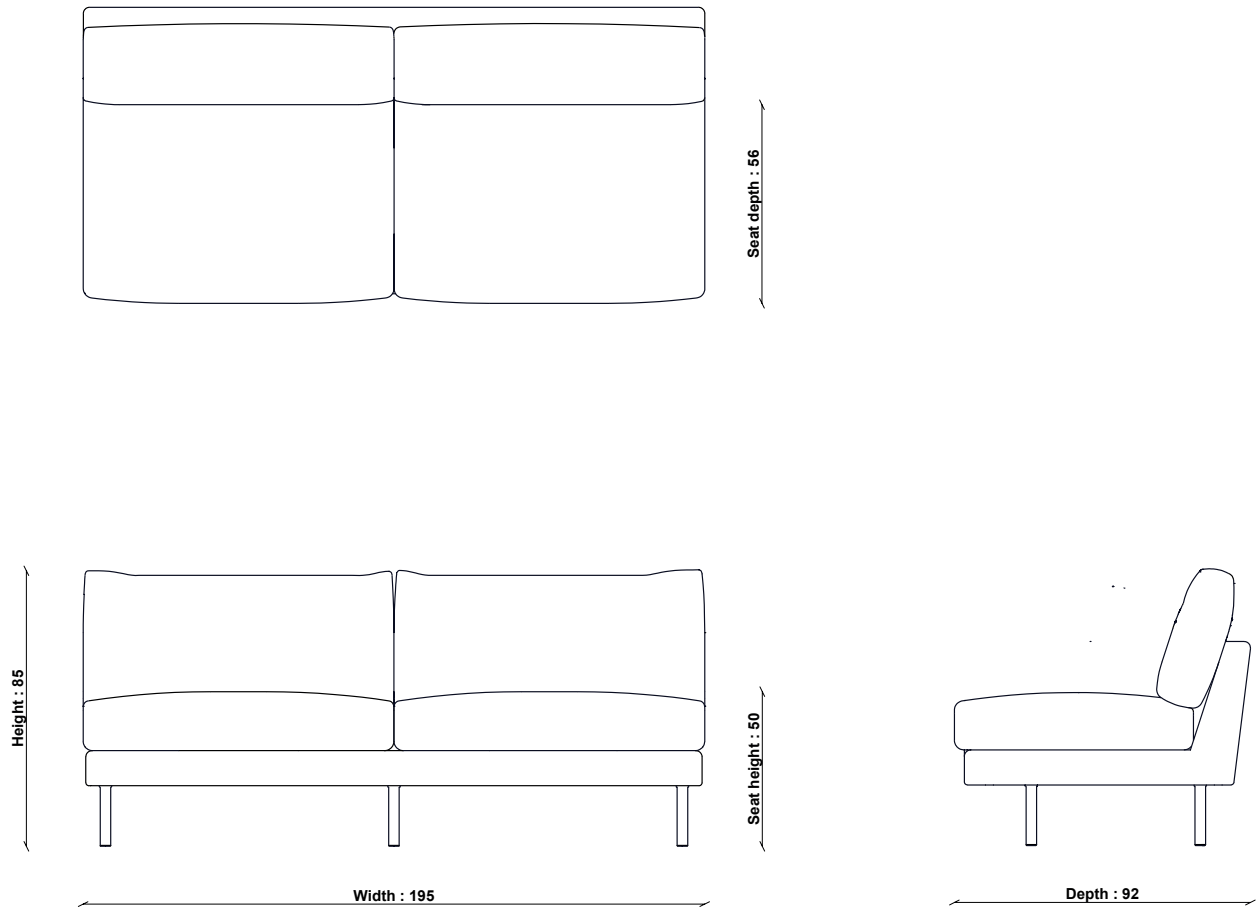

4445 FORLI GRAND SOFA NO ARM

TECHNICAL DRAWING - All dimensions in CM

ercol