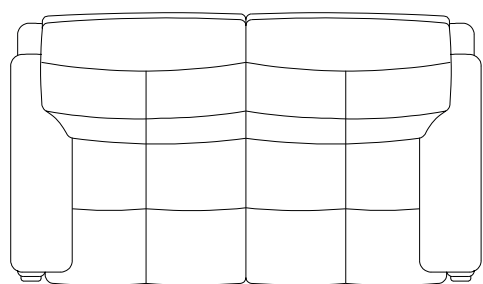

In-House design

COUNTRY OF ORIGIN

Spain

PRODUCT DIMENSIONS

Width: 158cm

Min Depth: 97cm

Max Depth: 168mm

Min Height: 85cm

Max Height: 103cm

UNPACKED WEIGHT

48kg

ASSEMBLY

Fully assembled

PACKAGED DIMENSIONS

98cm (H) x 80cm (W) x 104cm (L). 52kg

98cm (H) x 80cm (W) x 104cm (L). 52kg

SEAT HEIGHT

46cm

SEAT DEPTH

56cm

SEAT WIDTH ARM TO ARM

118cm

ARM HEIGHT

68cm

FILLING COMPOSITION

Seat Interior: Foam

Back Interior: Fibre

18703P MONDELLO MEDIUM RECLINER SOFA

TECHNICAL DRAWING - All dimensions in CM

Seat depth : 56

Depth : 168

Height : 85