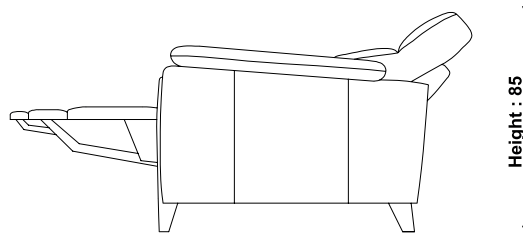

In-House design

COUNTRY OF ORIGIN

Spain

PRODUCT DIMENSIONS

Width: 158cm

Min Depth: 97cm

Max Depth: 168mm

Min Height: 85cm

Max Height: 103cm

UNPACKED WEIGHT

48kg

ASSEMBLY

Fully assembled

PACKAGED DIMENSIONS

98cm (H) x 80cm (W) x 104cm (L). 52kg

98cm (H) x 80cm (W) x 104cm (L). 52kg

FILLING COMPOSITION

Seat Interior: Foam

Back Interior: Fibre

18703P MONDELLO MEDIUM RECLINER SOFA

TECHNICAL DRAWING - All dimensions in CM

Seat depth : 56

Depth : 168

Height : 85

Height : 103

Arm height : 68

Seat width : 118

Width : 158

Seat height : 46

Depth : 97

ADDITIONAL DIMENSIONS

CLEARANCE BELOW UPHOLSTERY