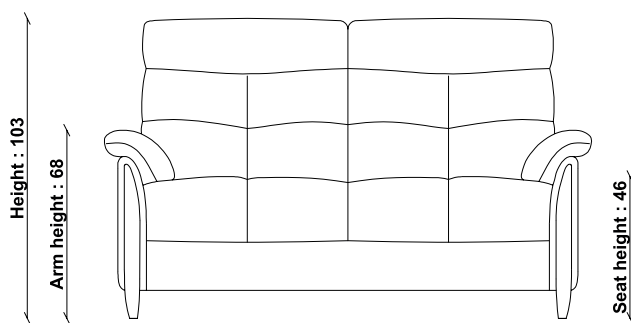

In-House design

COUNTRY OF ORIGIN

Spain

PRODUCT DIMENSIONS

Width: 158cm

Min Depth: 97cm

Max Depth: 168mm

Min Height: 85cm

Max Height: 103cm

UNPACKED WEIGHT

48kg

ASSEMBLY

Fully assembled

PACKAGED DIMENSIONS

98cm (H) x 80cm (W) x 104cm (L). 52kg

98cm (H) x 80cm (W) x 104cm (L). 52kg

FILLING COMPOSITION

Seat Interior: Foam

Back Interior: Fibre

18703P MONDELLO MEDIUM RECLINER SOFA

TECHNICAL DRAWING - All dimensions in CM

Seat depth : 56

Depth : 168

Height : 85

Height : 103

Arm height : 68

Seat width : 118

Width : 158

Seat height : 46

Depth : 97

ADDITIONAL DIMENSIONS

CLEARANCE BELOW UPHOLSTERY