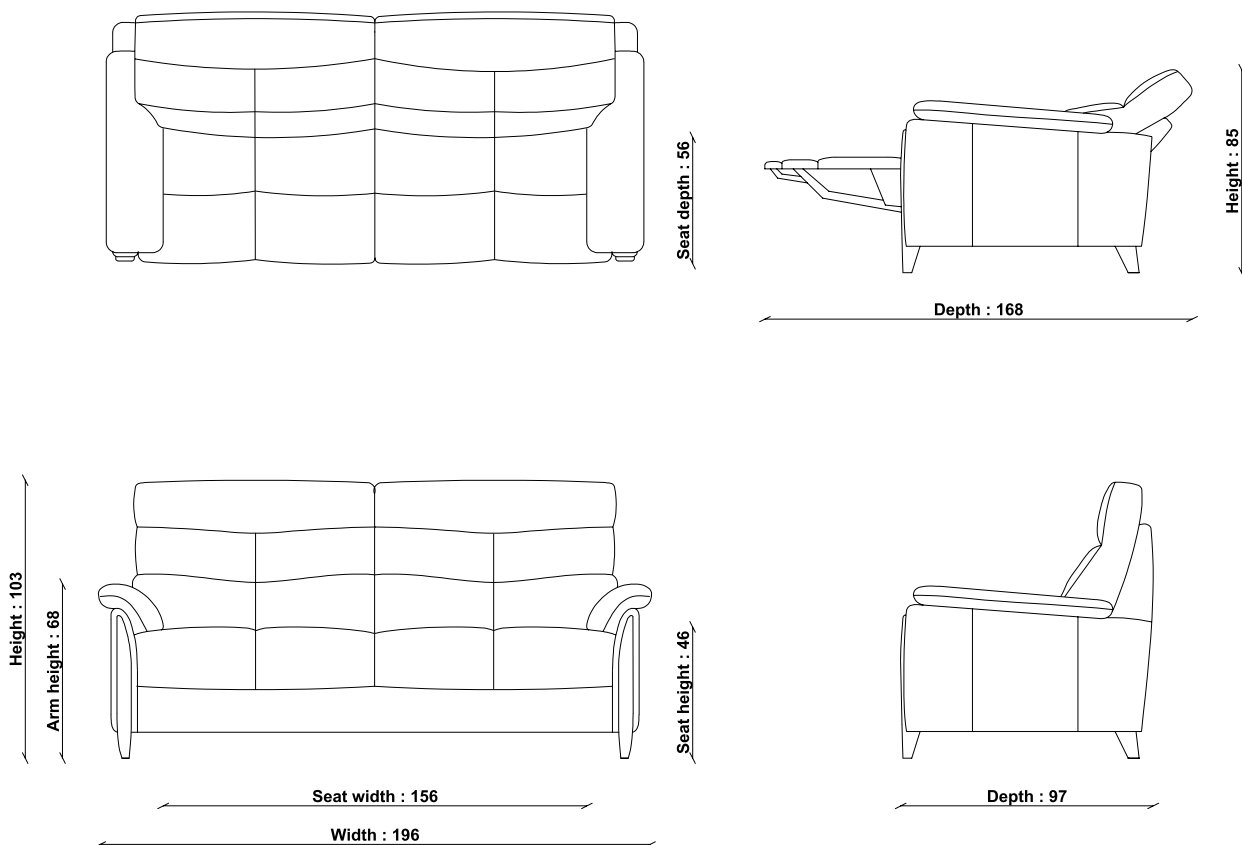

In-House design

COUNTRY OF ORIGIN

Spain

PRODUCT DIMENSIONS

Width: 196cm

Min Depth: 97cm

Max Depth: 168mm

Min Height: 85cm

Max Height: 103cm

UNPACKED WEIGHT

54kg

ASSEMBLY

Fully assembled

PACKAGED DIMENSIONS

98cm (H) x 99cm (W) x 104cm (L). 59kg

98cm (H) x 99cm (W) x 104cm (L). 59kg

SEAT HEIGHT

46cm

SEAT DEPTH

56cm

SEAT WIDTH ARM TO ARM

156cm

ARM HEIGHT

68cm

FILLING COMPOSITION

Seat Interior: Foam

Back Interior: Fibre

18704P MONDELLO LARGE RECLINER SOFA

TECHNICAL DRAWING - All dimensions in CM

ADDITIONAL DIMENSIONS

CLEARANCE BELOW UPHOLSTERY
Height: 10cm

ercol